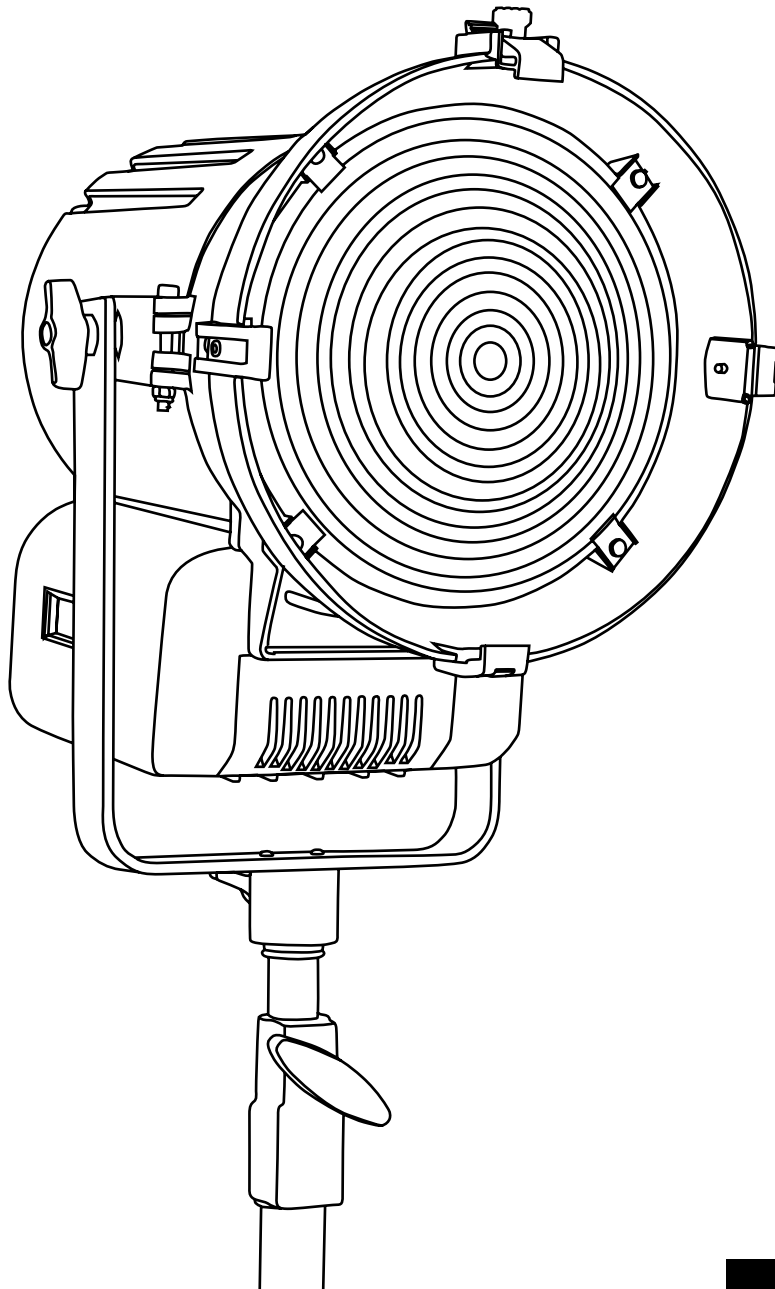

Lupo
Made in Italy

Technical Data

Dayled 2000

Dual Color